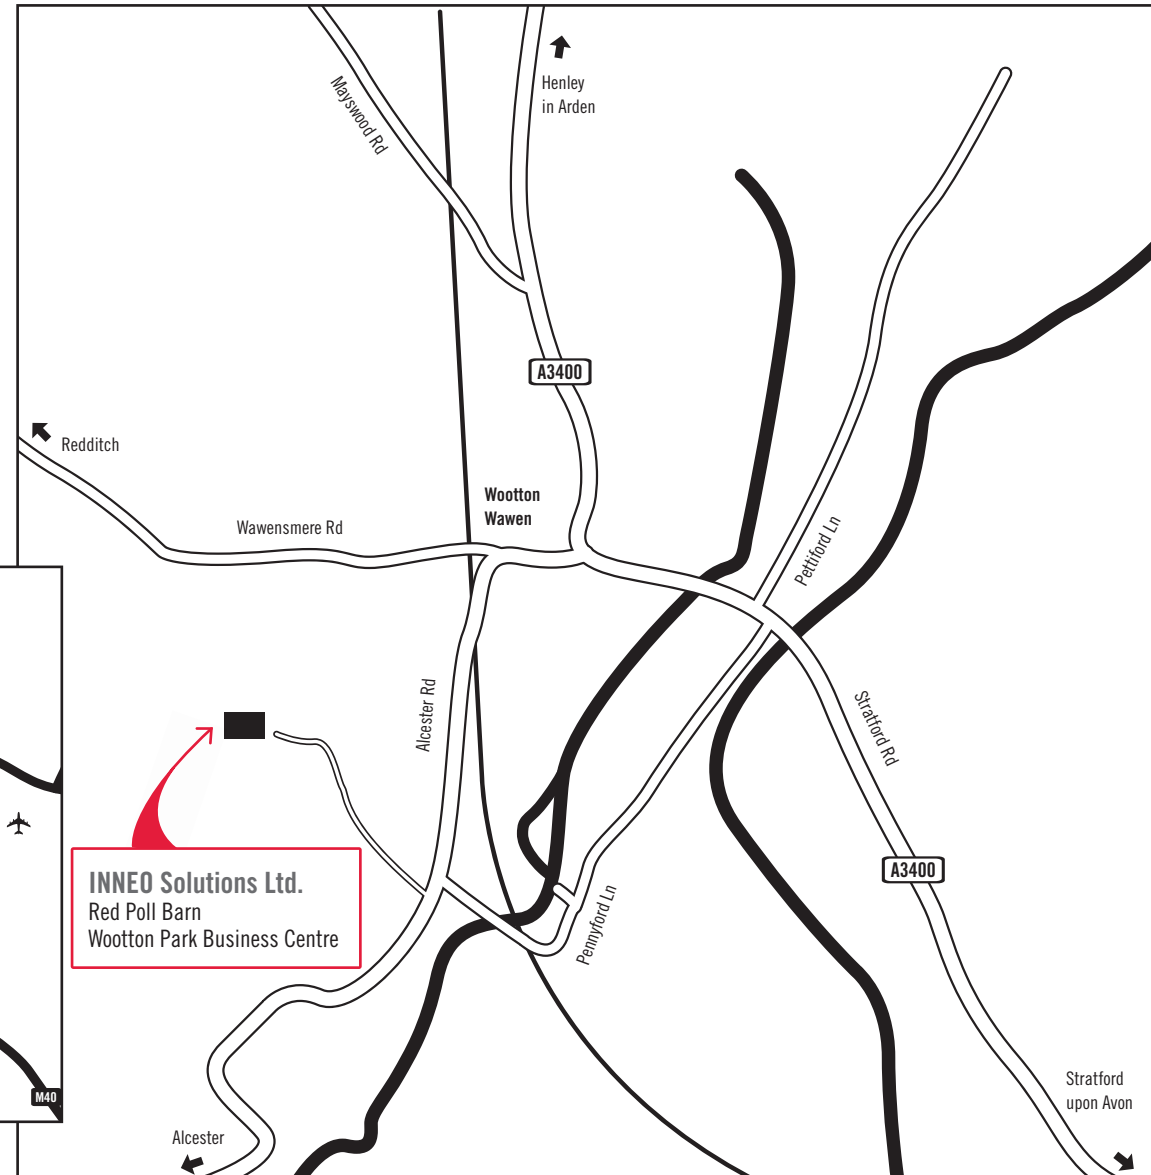

## Your directions to INNEO in Warwickshire

The INNEO Solutions offices are situated in the heart of the beautiful Warwickshire countryside, yet are only 5 miles from the M40/M42 motorway networks. London is 90 miles via the M40 south. The Wootton Park Business Centre is well served by rail links with a station on the Stratford/Birmingham line only half a mile away.

### From the north,

leave the M40 at Junction 16 and follow the A3400 through Henley-in-Arden. In Wootton Wawen turn right at the Bull's head onto the B4089 to Great Alne/Aston Cantlow.

### From the south,

leave the M40 at Junction 15 and take the A46 towards Stratford-upon-Avon. At the first roundabout follow the A46 towards Worcester and Evesham. At the second roundabout take the third exit onto the A3400 signposted towards Birmingham and Henley in Arden. In Wootton Wawen turn left at the Bull's Head onto the B4089 to Great Alne/Aston Cantlow.

Take the second left (signposted Great Alne/Aston Cantlow). After approximately 1 mile turn right to Wootton Park Farm, and follow the drive for half a mile. Follow the right fork to The Great Barn and turn right into the car park following the road around to the left behind the conference/event centre. Park in the enclosed parking area in front of Red Poll Barn.