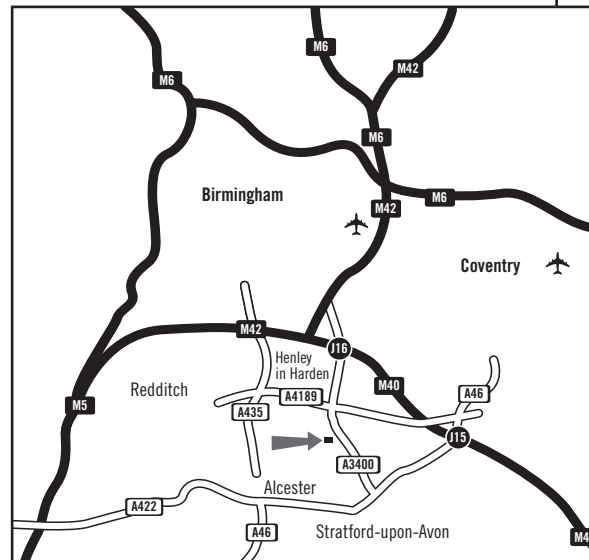

## Your directions to INNEO in Warwickshire

The INNEO Solutions offices are situated in the heart of the beautiful Warwickshire countryside, yet are only 5 miles from the M40/M42 motorway networks. London is 90 miles via the M40 south. The Wootton Park Business Centre is well served by rail links with a station on the Stratford/Birmingham line only half a mile away.

### From the north,

leave the M40 at Junction 16 and follow the A3400 through Henley-in-Arden. In Wootton Wawen turn right at the Bull's head onto the B4089 to Great Alne/Aston Cantlow.

### From the south,

leave the M40 at Junction 15 and take the A46 towards Stratford-upon-Avon. At the first roundabout follow the A46 towards Worcester and Evesham. At the second roundabout take the third exit onto the A3400 signposted towards Birmingham and Henley in Arden. In Wootton Wawen turn left at the Bull's Head onto the B4089 to Great Alne/Aston Cantlow.

Take the second left (signposted Great Alne/Aston Cantlow). After approximately 1 mile turn right to Wootton Park Farm, and follow the drive for half a mile. Follow the right fork to The Great Barn and turn right into the car park following the road around to the left behind the conference/event centre. Park in the enclosed parking area in front of Red Poll Barn.