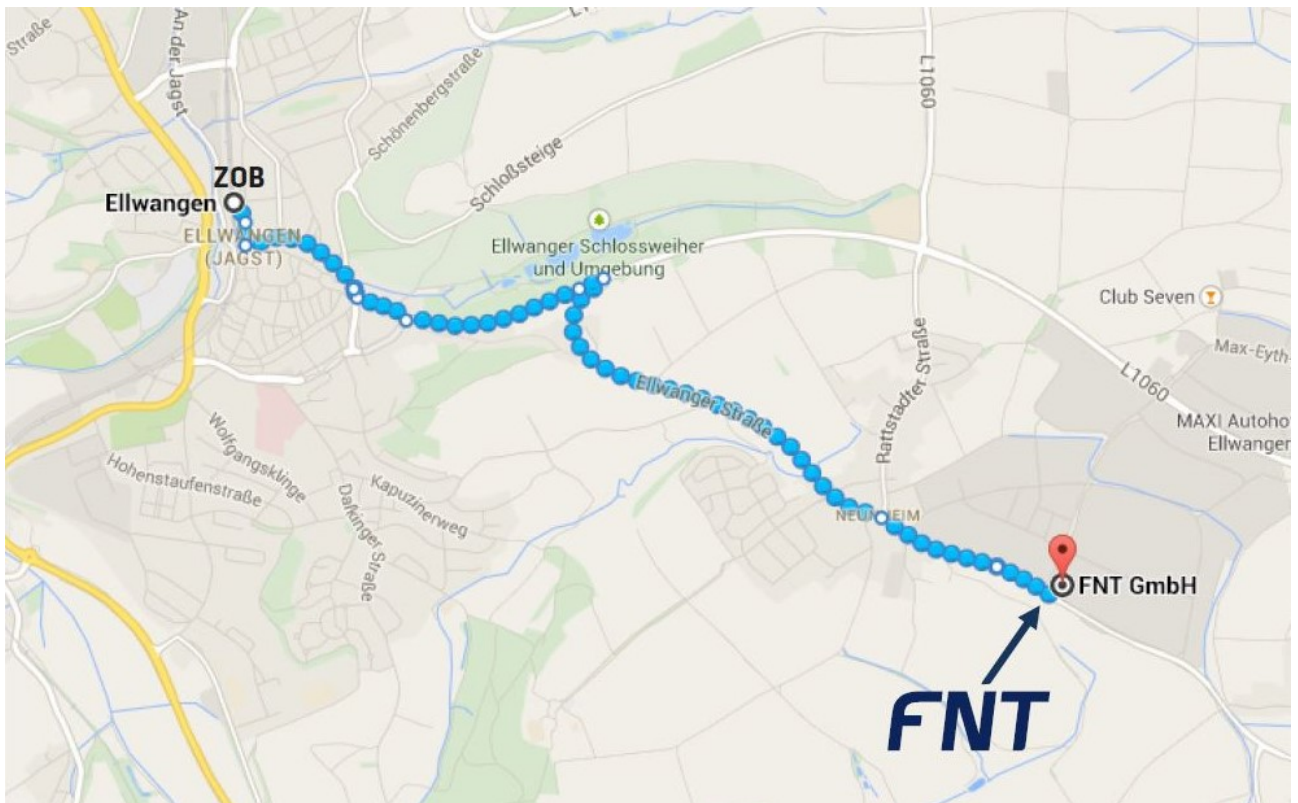

How to find FNT

Directions to the INNEO Training Center at FNT

How to find FNT

Address FNT GmbH: FNT GmbH | Röhlinger Straße 11 | 73479 Ellwangen

Arrival by car:

- Drive along A7 till reaching exit ramp Ellwangen (Exit 113: Ellwangen)
- At exit 113 turn right to follow direction Ellwangen (L1060)
- Leave the roundabout at the third exit and turn left on Benedikt-Wagner-Straße
- After about 600 meters you will see the FNT building on the left side

How to find FNT

Directions using public transport

How to find FNT

Arrival by public transport:

- After arriving at central bus station in Ellwangen go to bus station 9 or 10
- Here arrived take line 315 (Neunheim - Röhlingen) -> **Please be aware of varying departure times**
- Line 315 heads directly to bus station Ellwangen - Neunheim Kaufland, which is in immediate vicinity to our company